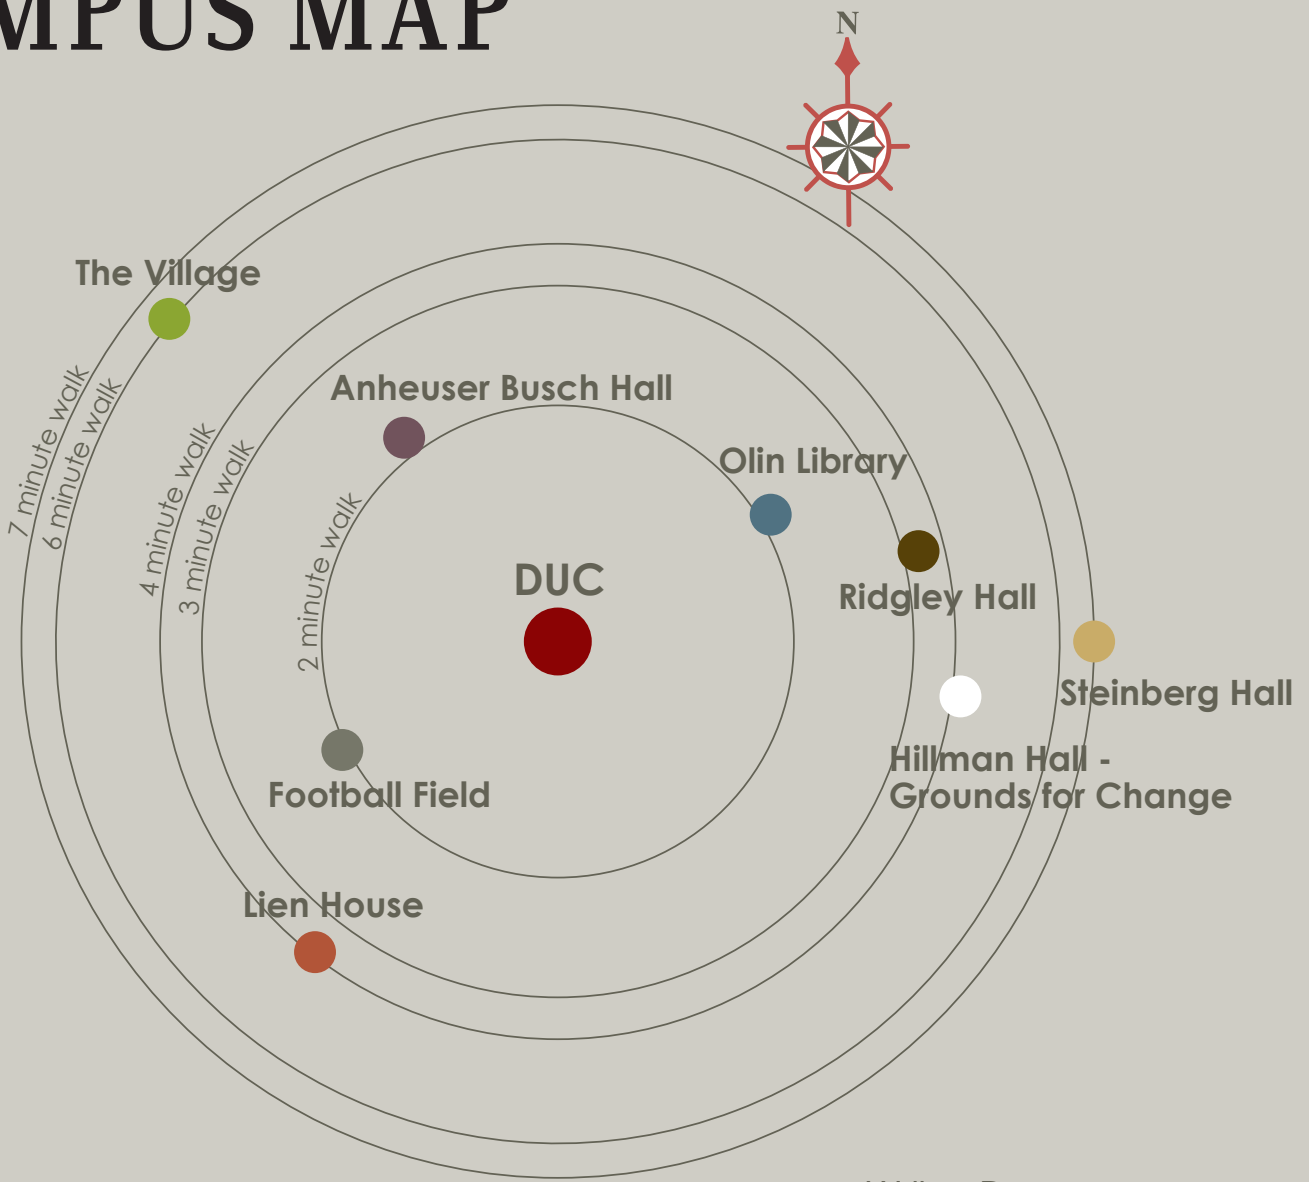

CAMPUS MAP

Walking Distance
from Surrounding Facilities to the DUC:

○ Danforth University Center (DUC)	
● Library	2.3 minute walk
● Ridgley Hall	3.6 minute walk
● Steinberg Hall	7.5 minute walk
● Lien House	4 minute walk
● Football Field	2 minute walk
● The Village	6 minute walk
● Anheuser-Busch Hall	2.6 minute walk
● Hillman Hall	6.5 minute walk